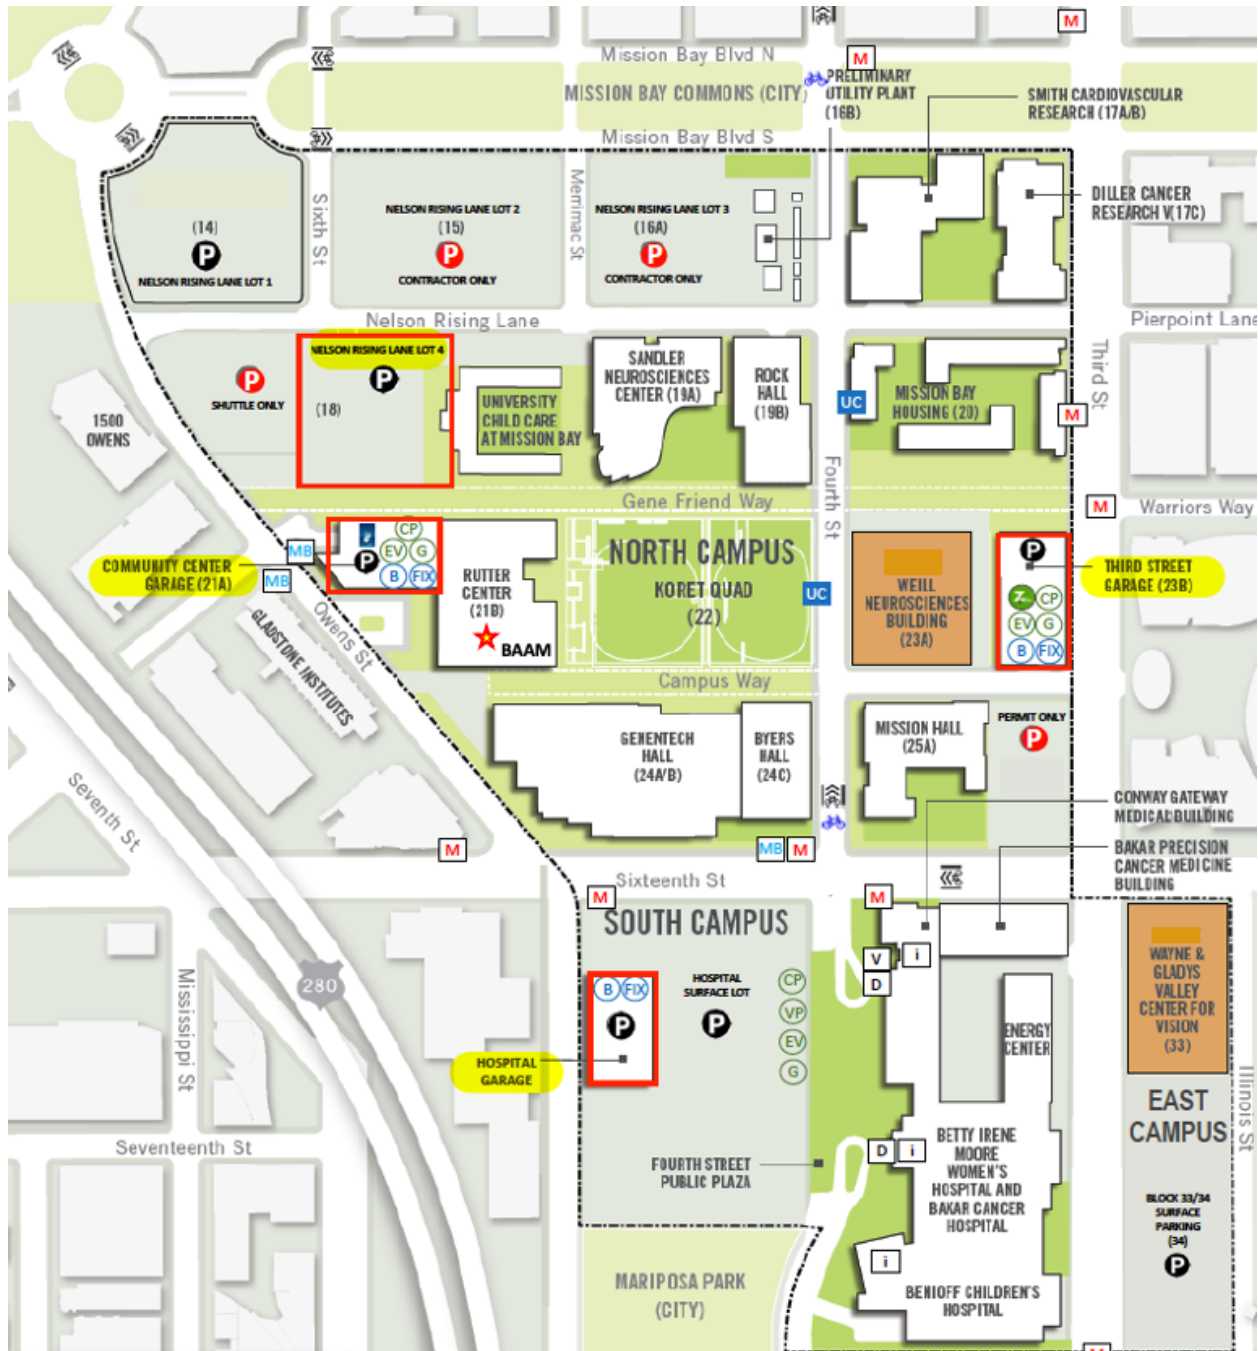

From the East Bay/Bay Bridge/Oakland Airport (I-80 W):

After crossing the Bay Bridge, exit at 9th Street/Civic Center. Turn left on 8th Street at the bottom of the exit ramp. Turn left on Brannan Street. Turn right on 7th Street. Turn left Mission Bay Drive and continue to until you hit the traffic circle. Take the first exit out of the traffic circle onto Owens St. The Willam J. Rutter Center and Community Parking Garage will appear on the left.

From the North Bay/Golden Gate Bridge (US-101 S):

After crossing the Golden Gate Bridge keep left onto 101 towards downtown San Francisco. Keep left to continue on the Main Post Tunnel/Presidio Parkway. Continue onto Richardson Ave. and Lombard St. Turn right on Scott St. Take a left on Bush St. Then a right on Gough St. Take a left on Fell St. and continue onto 10th St. past Market St. Use the left two lanes to turn left on to Division St. At the traffic circle, take the third exit onto Townsend St. Turn right on 7th Street. Turn left Mission Bay Drive and continue to until you hit the traffic circle. Take the first exit out of the traffic circle onto Owens St. The Rutter Community Center Garage will appear on the left.

1. UCSF Medical Center Garage & Surface Lot at Mission Bay (self-parking)

1835 Owens Street
San Francisco, CA 94143

[Click here for Google driving directions and map.](#)

The garage and connected surface lot are located across from the UCSF Ron Conway Family Gateway Medical Building. A parking booth attendant is on site from 5 a.m. to 10:30 p.m. Monday through Friday, and from 7 a.m. to 6:30 p.m. on weekends.

Entrances/exits:

- North entrance/exit: 4th Street at 16th Street
- South entrance/exit: Hospital Street at Mariposa Street
- West entrance/exit: Owens Street

2. UCSF Community Center Garage, at Rutter Center